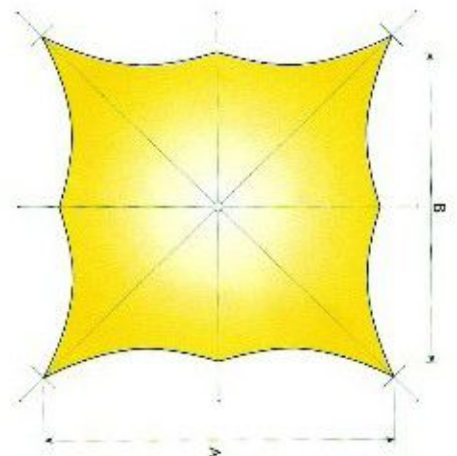

Model **Tensostruttura**

<http://www.sprechindia.com/Products/Tensostruttura.htm>

Main Uses:

Shows, Permanent / Itinerant display, Expos
Restaurants / Self-service summer Pavilions

A	B	C	D	E	m ²
m 10.50	9.50	1.70	2.80	5.70	90
m 16.50	15.50	1.70	3.30	6.70	242