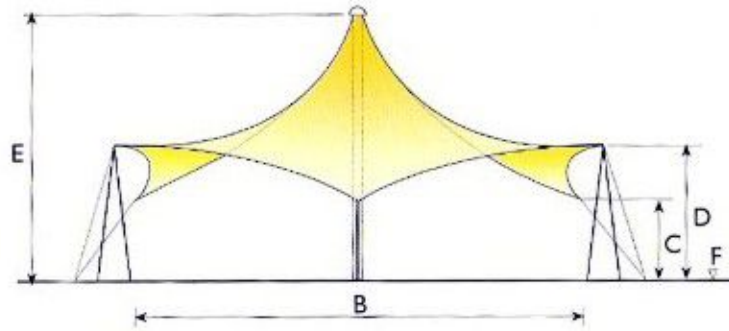

Model **Tensostruttura**

<http://www.sprechindia.com/Products/Tensostruttura.htm>

Main Uses:

Shows, Permanent / Itinerant display, Expos
Restaurants / Self-service summer Pavilions

A	B	C	D	E	m ²
m 10.50	9.50	1.70	2.80	5.70	90
m 16.50	15.50	1.70	3.30	6.70	242