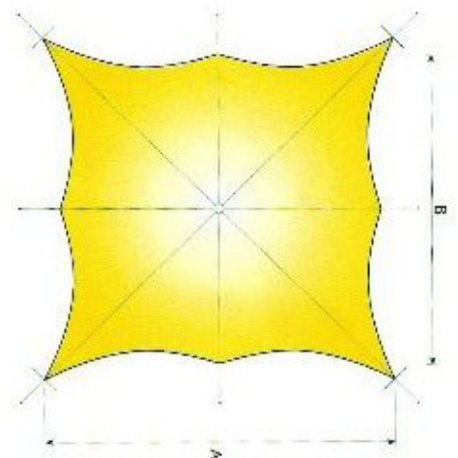

Model **Tensostruttura**

<http://www.sprechindia.com/Products/Tensostruttura.htm>

Main Uses:

Shows, Permanent / Itinerant display, Expos
Restaurants / Self-service summer Pavilions

A	B	C	D	E	m ²
m 10.50	9.50	1.70	2.80	5.70	90
m 16.50	15.50	1.70	3.30	6.70	242