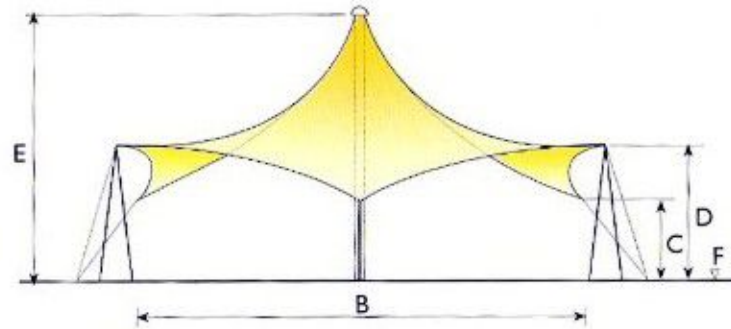

Model **Tensostruttura**

<http://www.sprechindia.com/Products/Tensostruttura.htm>

Main Uses:

Shows, Permanent / Itinerant display, Expos
Restaurants / Self-service summer Pavilions

A	B	C	D	E	m ²
m 10.50	9.50	1.70	2.80	5.70	90
m 16.50	15.50	1.70	3.30	6.70	242