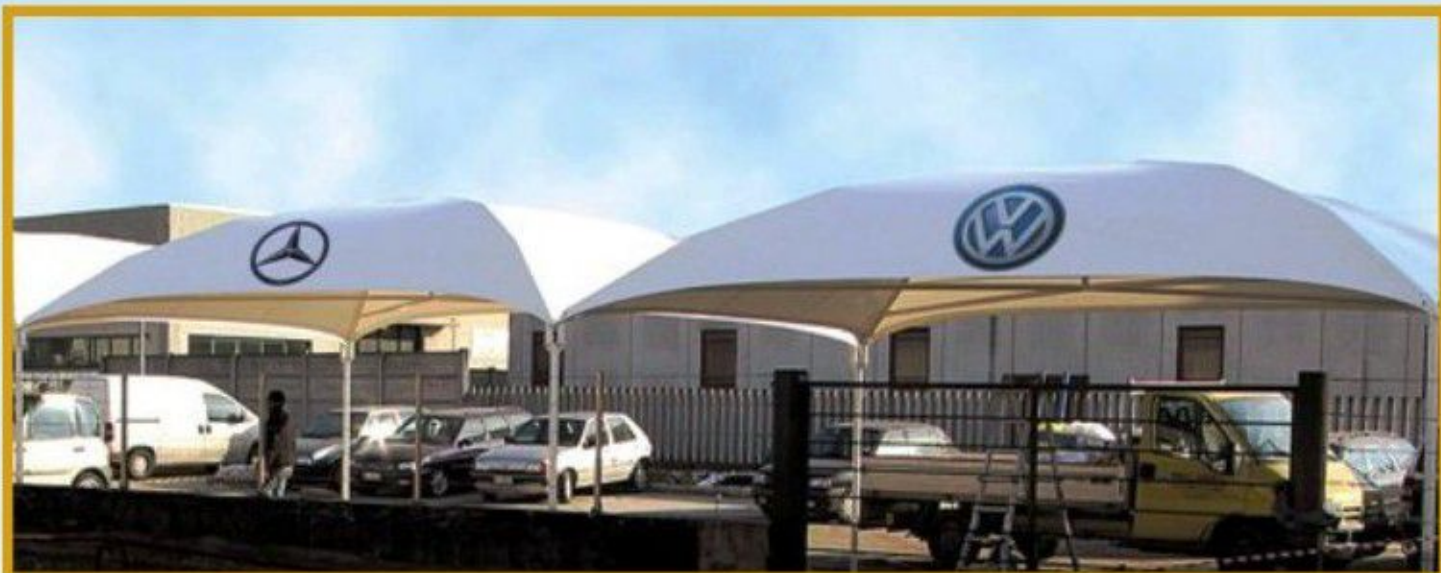

**Modules designed for Car Showrooms & Car Parking**

**CICOGNA** is the modular tent-covering, specially manufactured for car showrooms & car parkings. Its supporting framework is in Galvanized and white powder-coated steel & its covering is in a particular antirain and anti-hall elastomer PVC.

Its elegant and sober shape catches the eye and gives a successful visual impact.

As optional extra, you can add to CICOGNA, the self-supporting flower-pot holders and the lighting system, studied to address the light indirectly on the product, enhancing it.