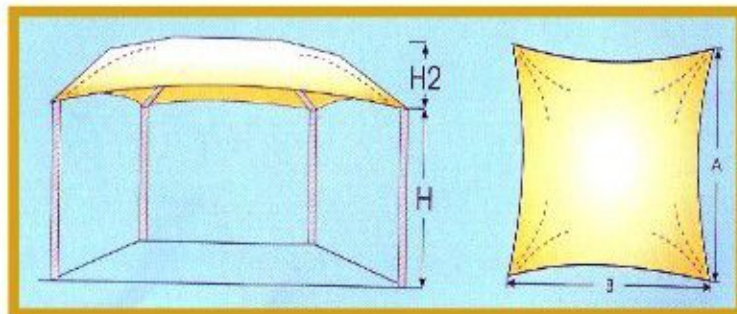

**Modules designed for Car Showrooms & Car Parking**

**CICOGNA** is the modular tent-covering, specially manufactured for car showrooms & car parkings. Its supporting framework is in Galvanized and white powder-coated steel & its covering is in a particular antirain and anti-hall elastomer PVC.

Its elegant and sober shape catches the eye and gives a successful visual impact.

As optional extra, you can add to CICOGNA, the self-supporting flower-pot holders and the lighting system, studied to address the light indirectly on the product, enhancing it.